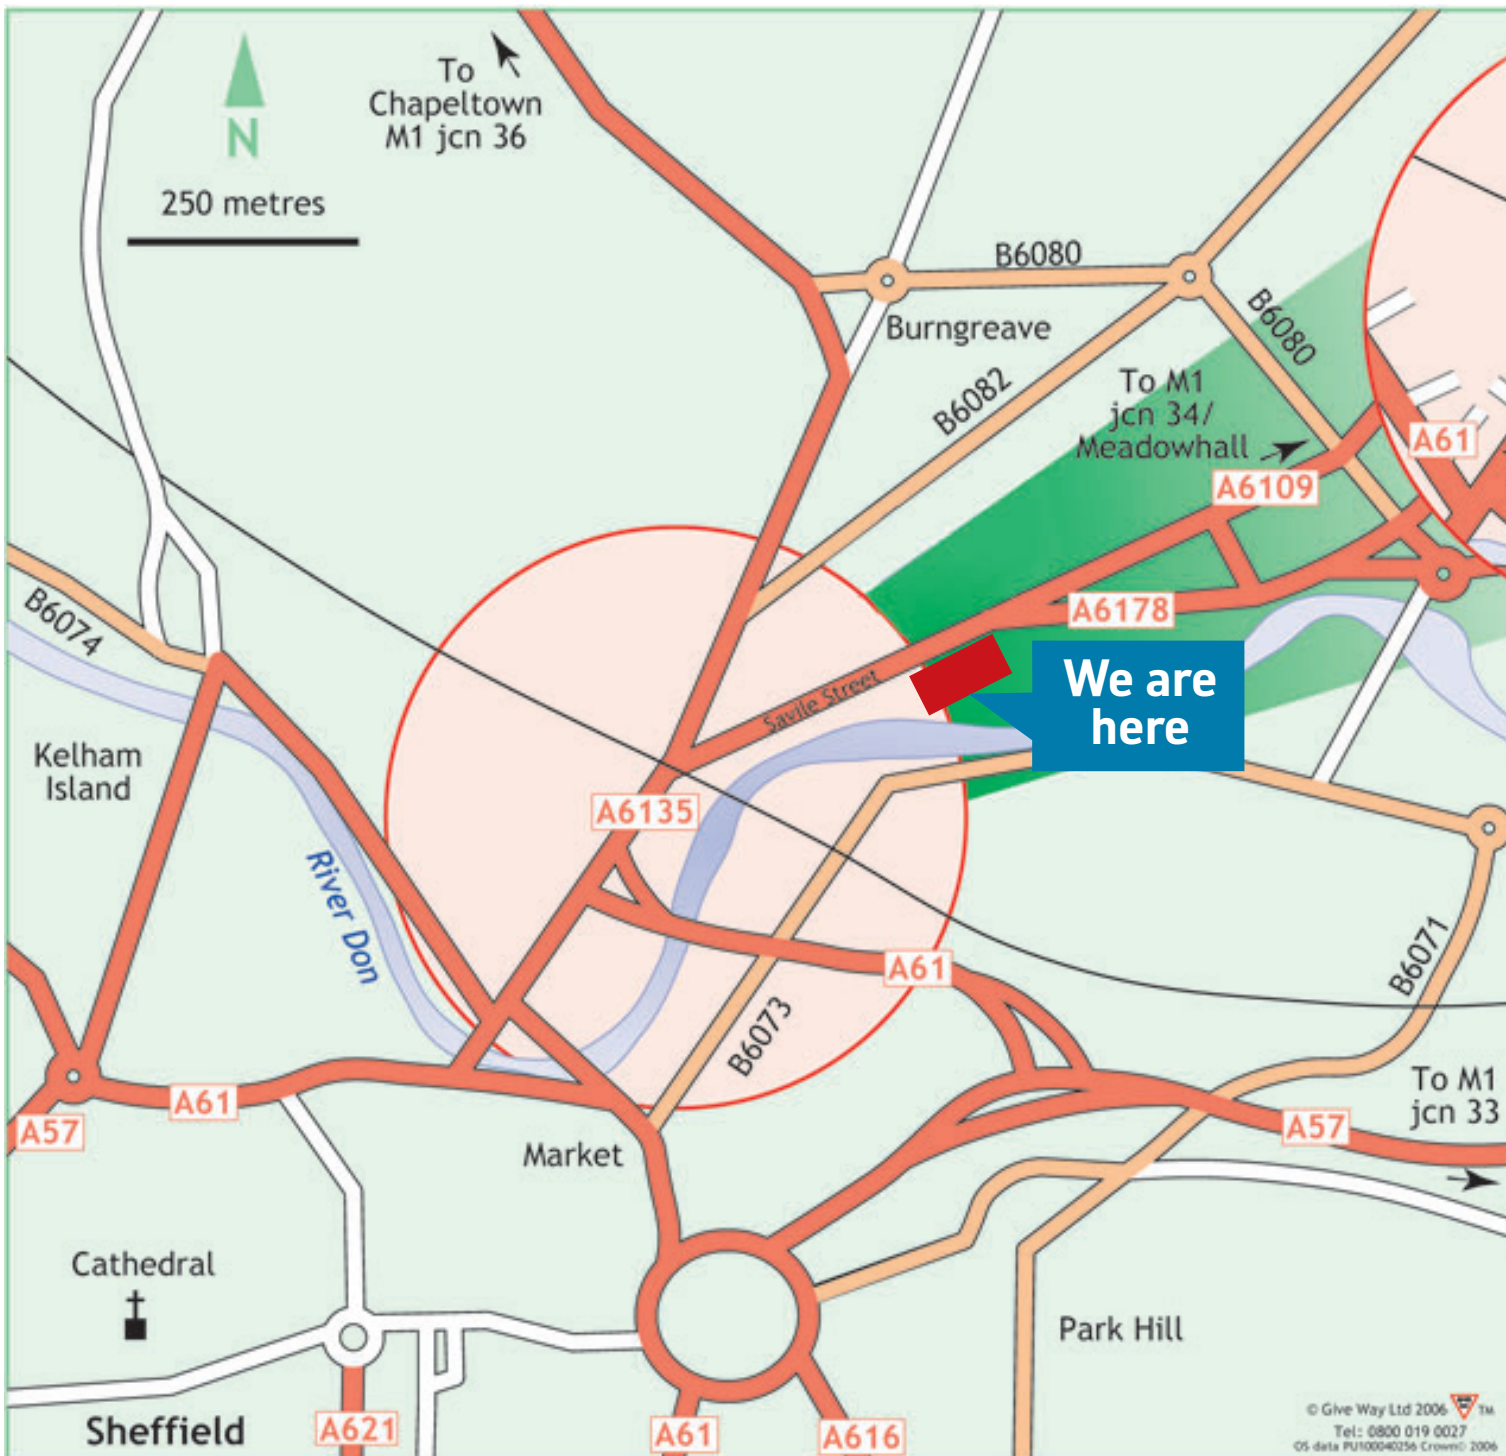

Sheffield
Savile Street

Pentagon

Savile Street • Sheffield
South Yorkshire • S4 7UD
Tel 0114 2094415

VAUXHALL

CHEVROLET

New Car • Used Car Sales

Servicing, Parts, Accident Repair & Vans are now located at Parkway Avenue Sheffield.