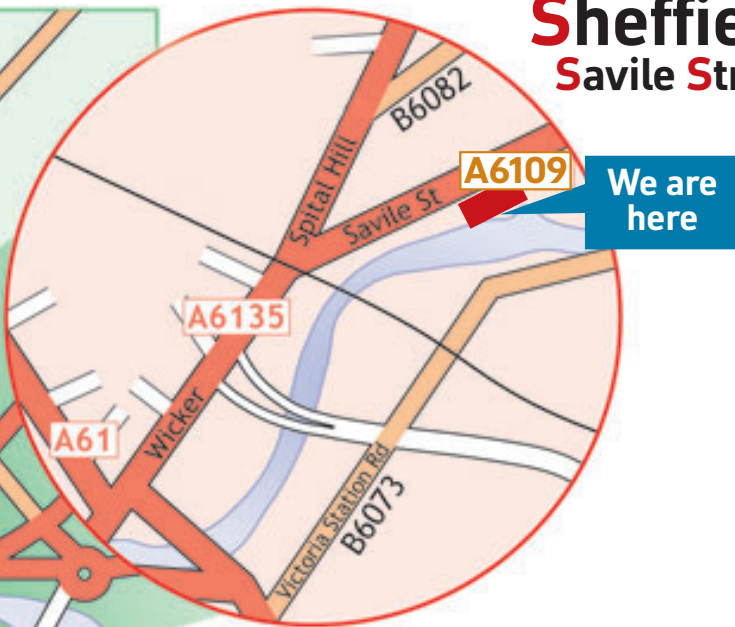

Sheffield
Savile Street

Pentagon

Savile Street • Sheffield
South Yorkshire • S4 7UD
Tel 0114 2094415

VAUXHALL

CHEVROLET

New Car • Used Car Sales

Servicing, Parts, Accident Repair & Vans are now located at Parkway Avenue Sheffield.