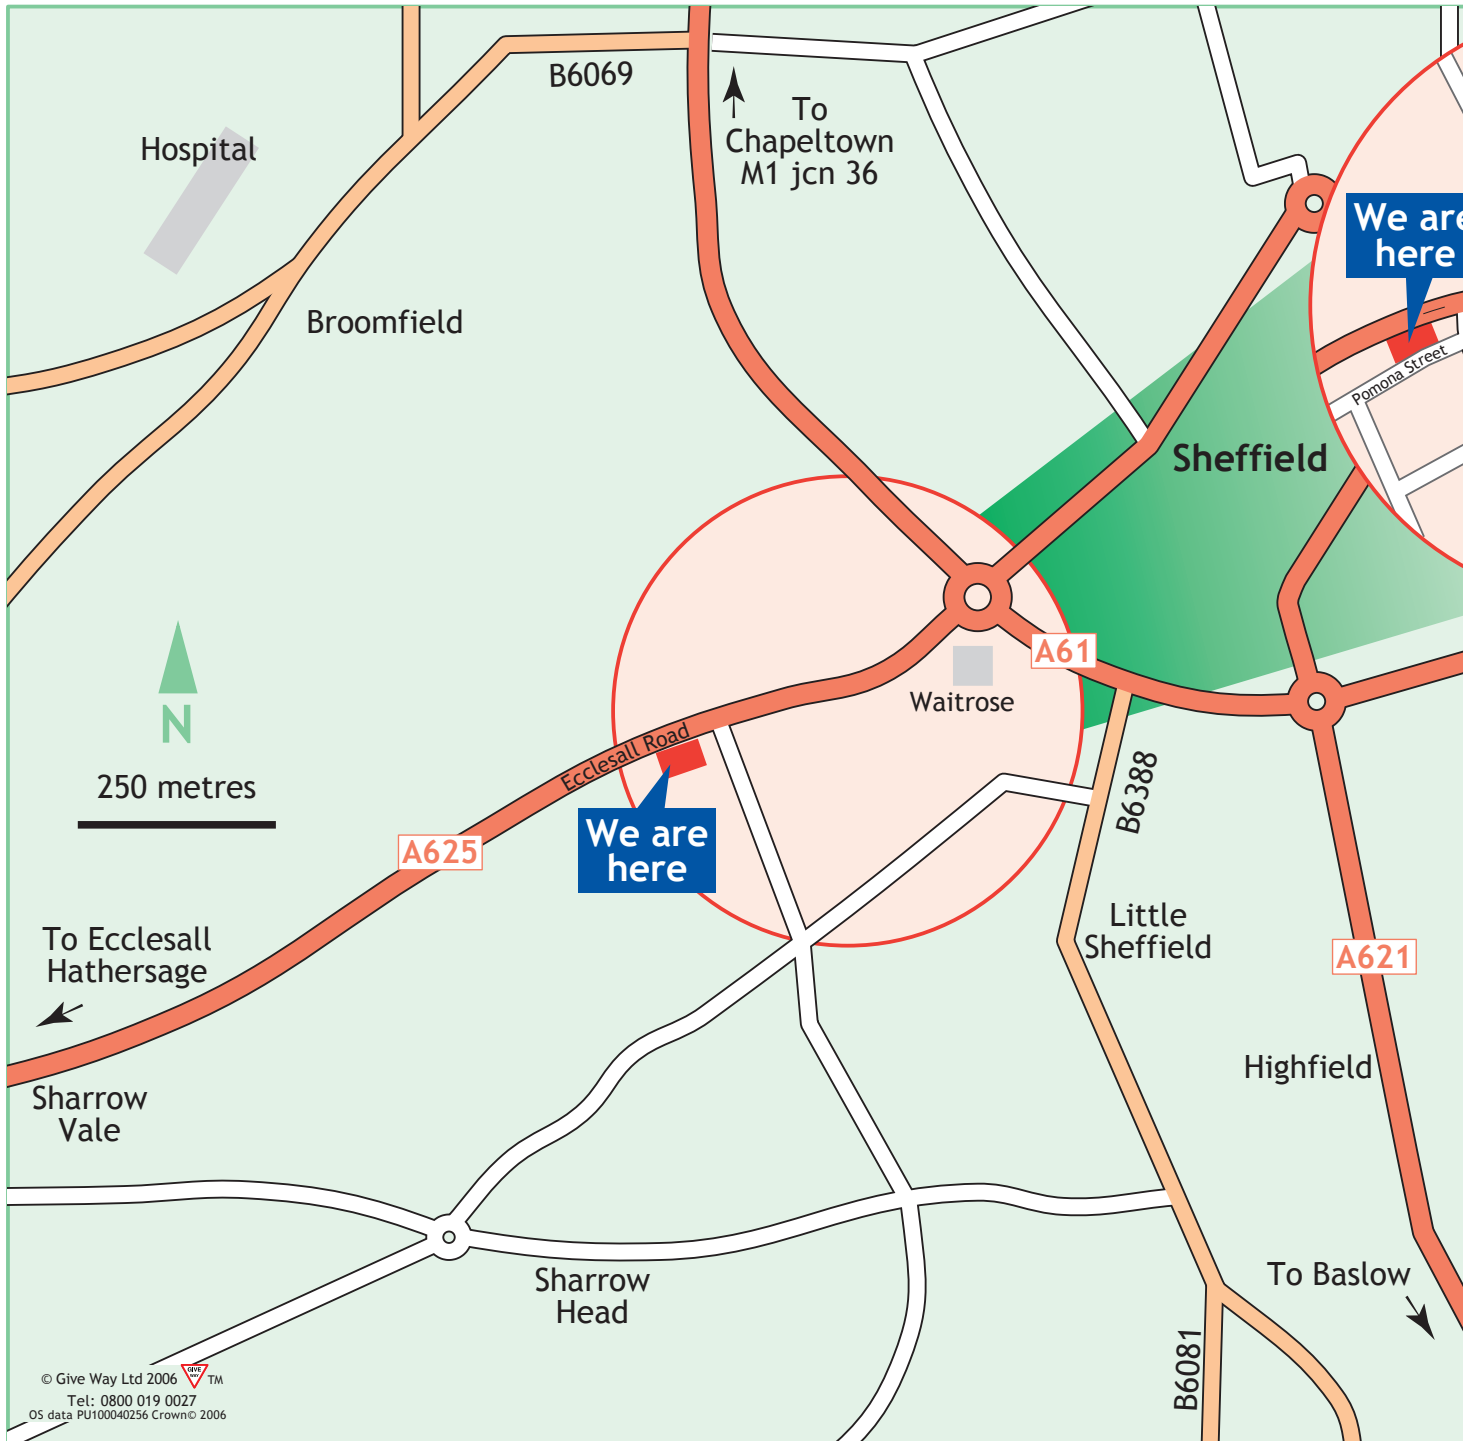

Sheffield Ecclesall Road

Pentagon

245 Ecclesall Road • Sheffield
South Yorkshire • S11 8JE
Tel 0114 2689018

VAUXHALL